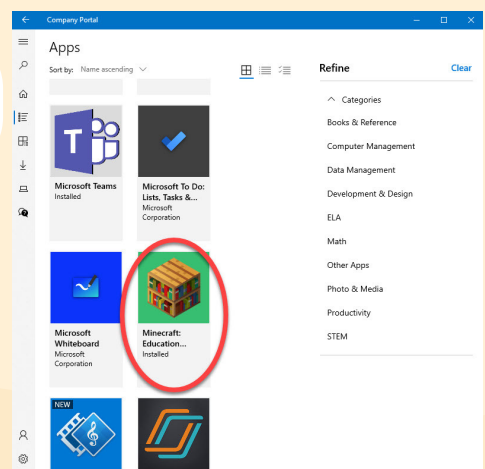

MINECRAFT

EDUCATION EDITION

How to Install/Update Minecraft for Education

Select the start button.
If you already have Minecraft installed, skip to THIS step.

Select the Company Portal icon,

Click on the apps icon.

Scroll through the list and select Minecraft Edu.

Click the Install button to download and install M:EE on your device.