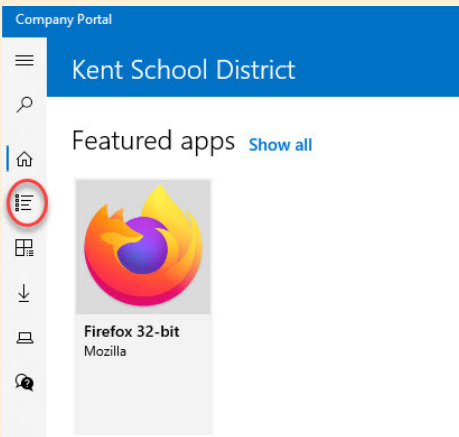

MINECRAFT

EDUCATION EDITION

How to Install/Update Minecraft for Education

Select the start button.
If you already have Minecraft installed, skip to THIS step.

Select the Company Portal icon,

Click on the apps icon.

Scroll through the list and select Minecraft Edu.

Click the Install button to download and install M:EE on your device.