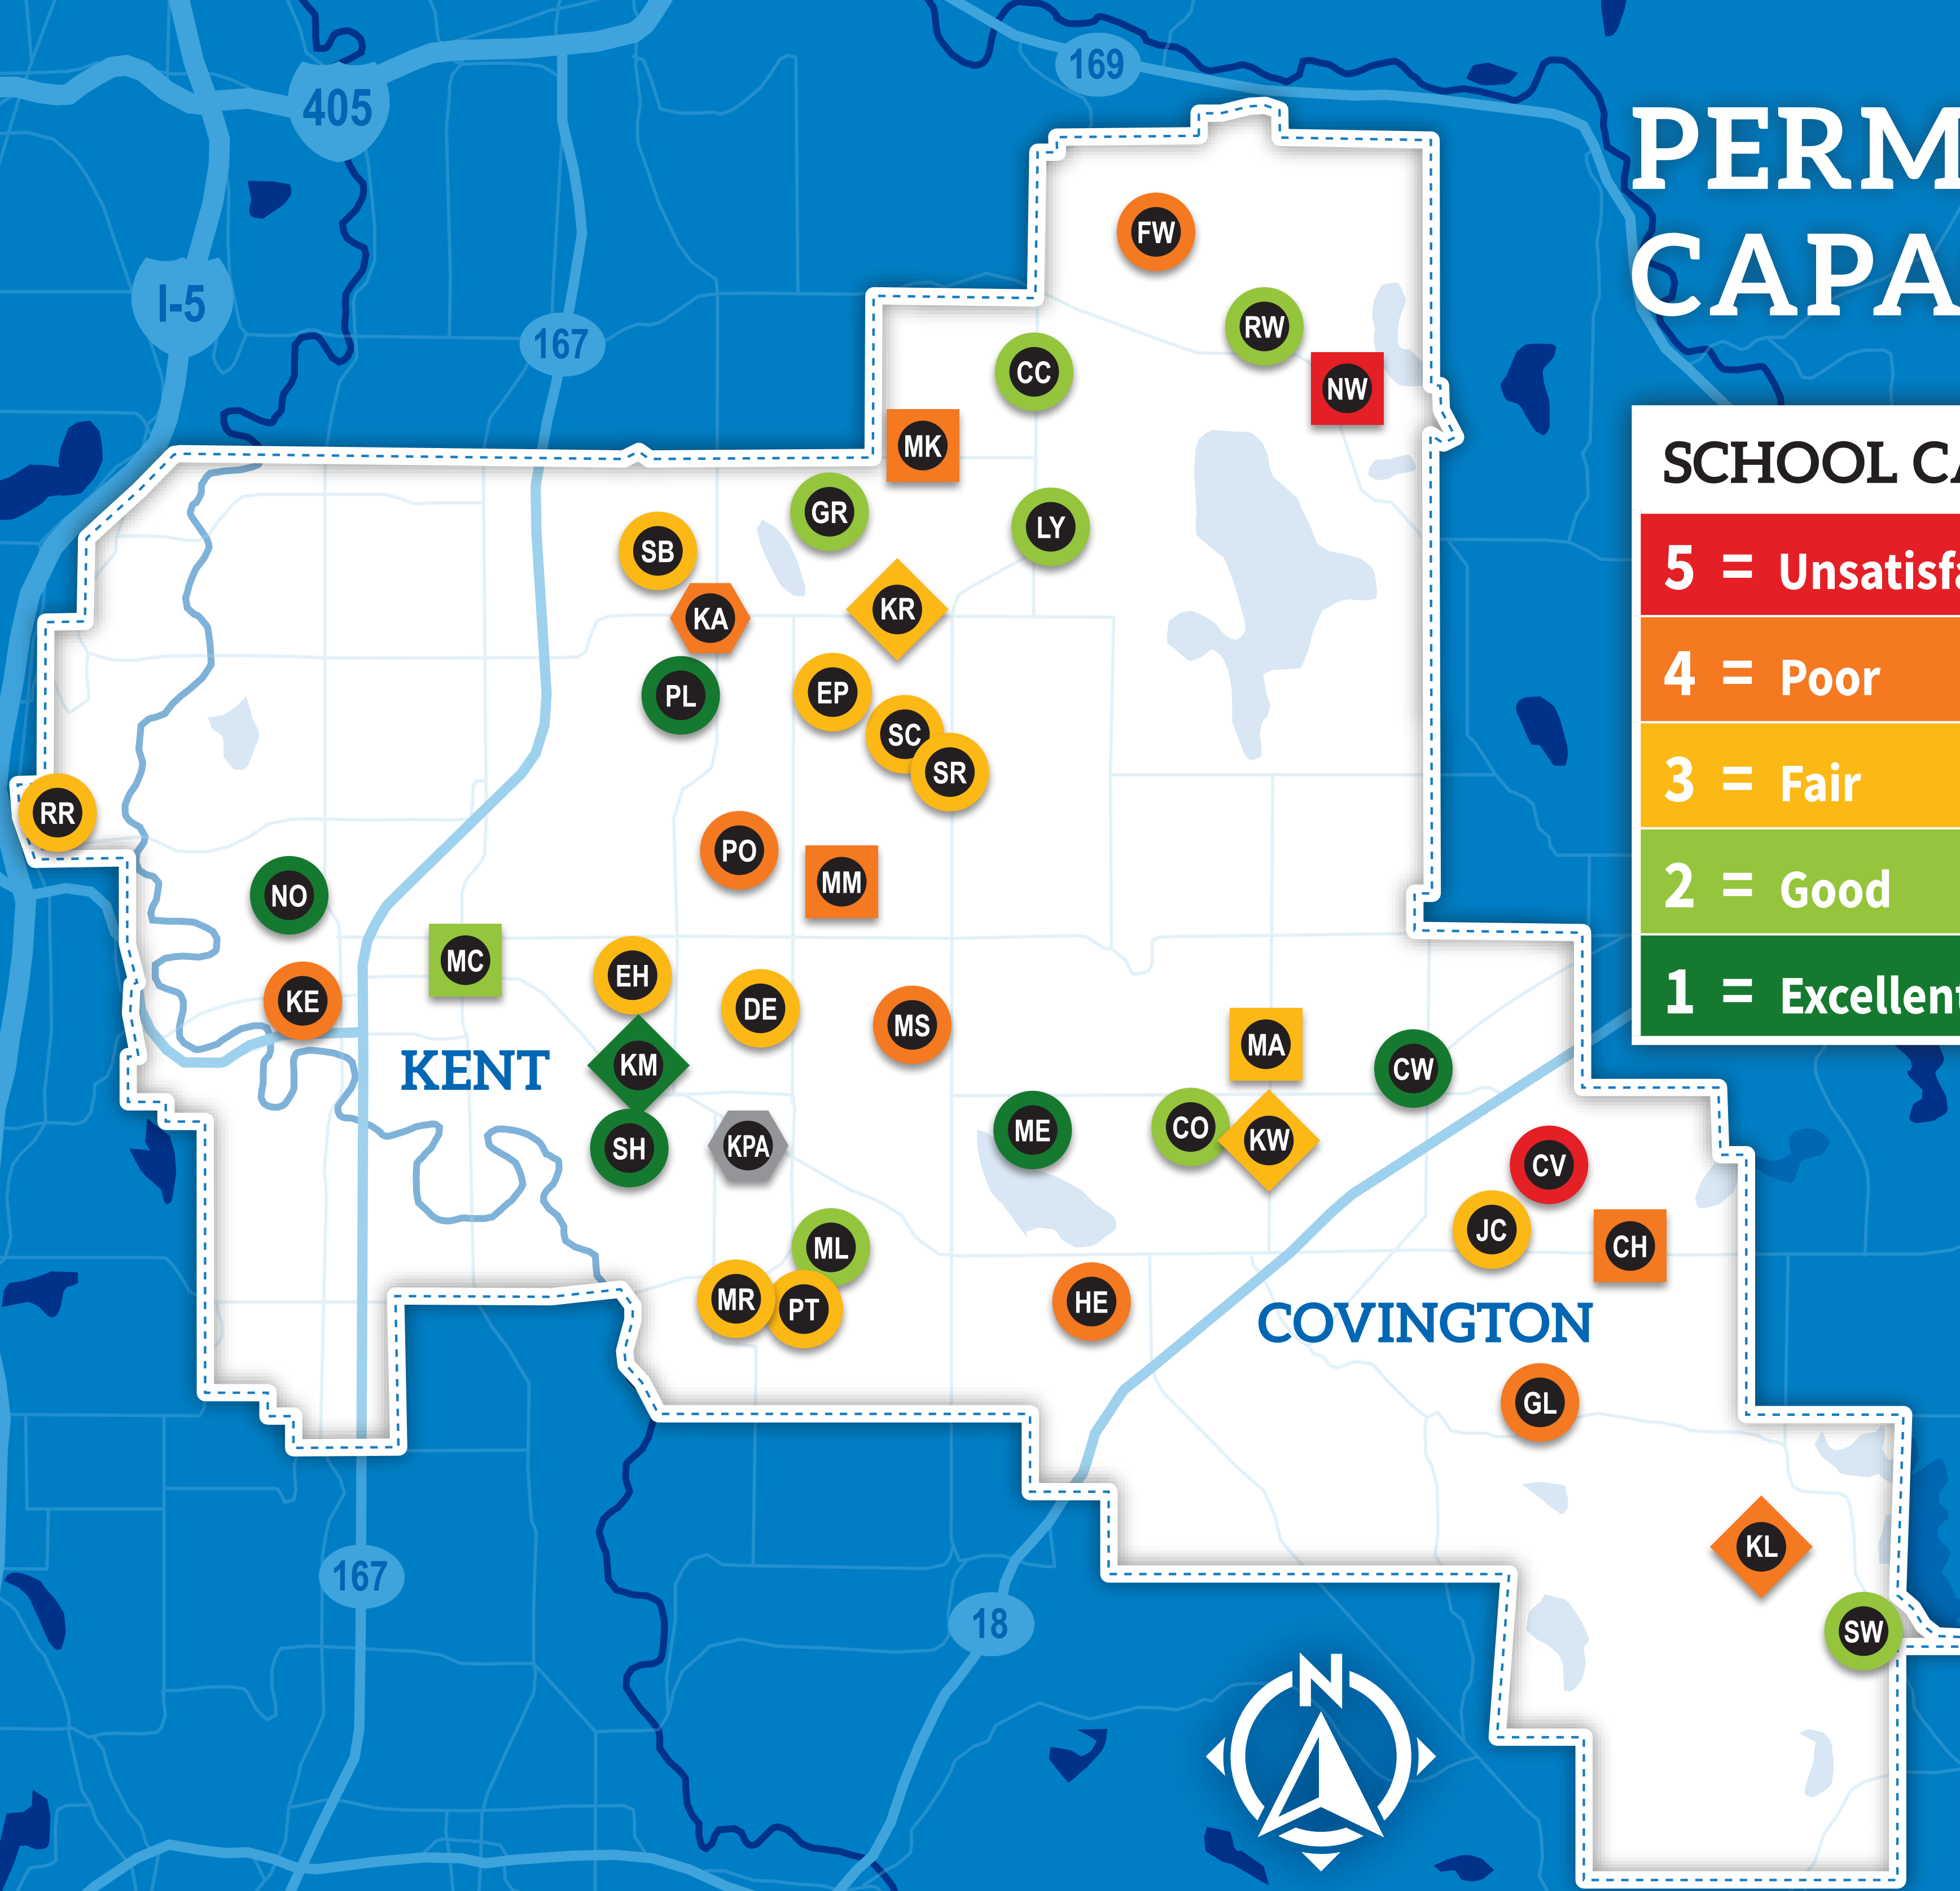

# PERMANENT SCHOOL CAPACITY VS ENROLLMENT

**SCHOOL CAPACITY RATING**

5 = Unsatisfactory	<50% & >121%
4 = Poor	51-60% & 111-120%
3 = Fair	61-70% & 101-110%
2 = Good	71-80% & 91-100%
1 = Excellent	81-90%

- SCHOOL TYPES**
- Elementary Schools
  - Middle Schools
  - High Schools
  - Special Programs

**SYMBOL KEY**

- SCHOOL CAPACITY COLOR RATING
- SCHOOL INITIALS