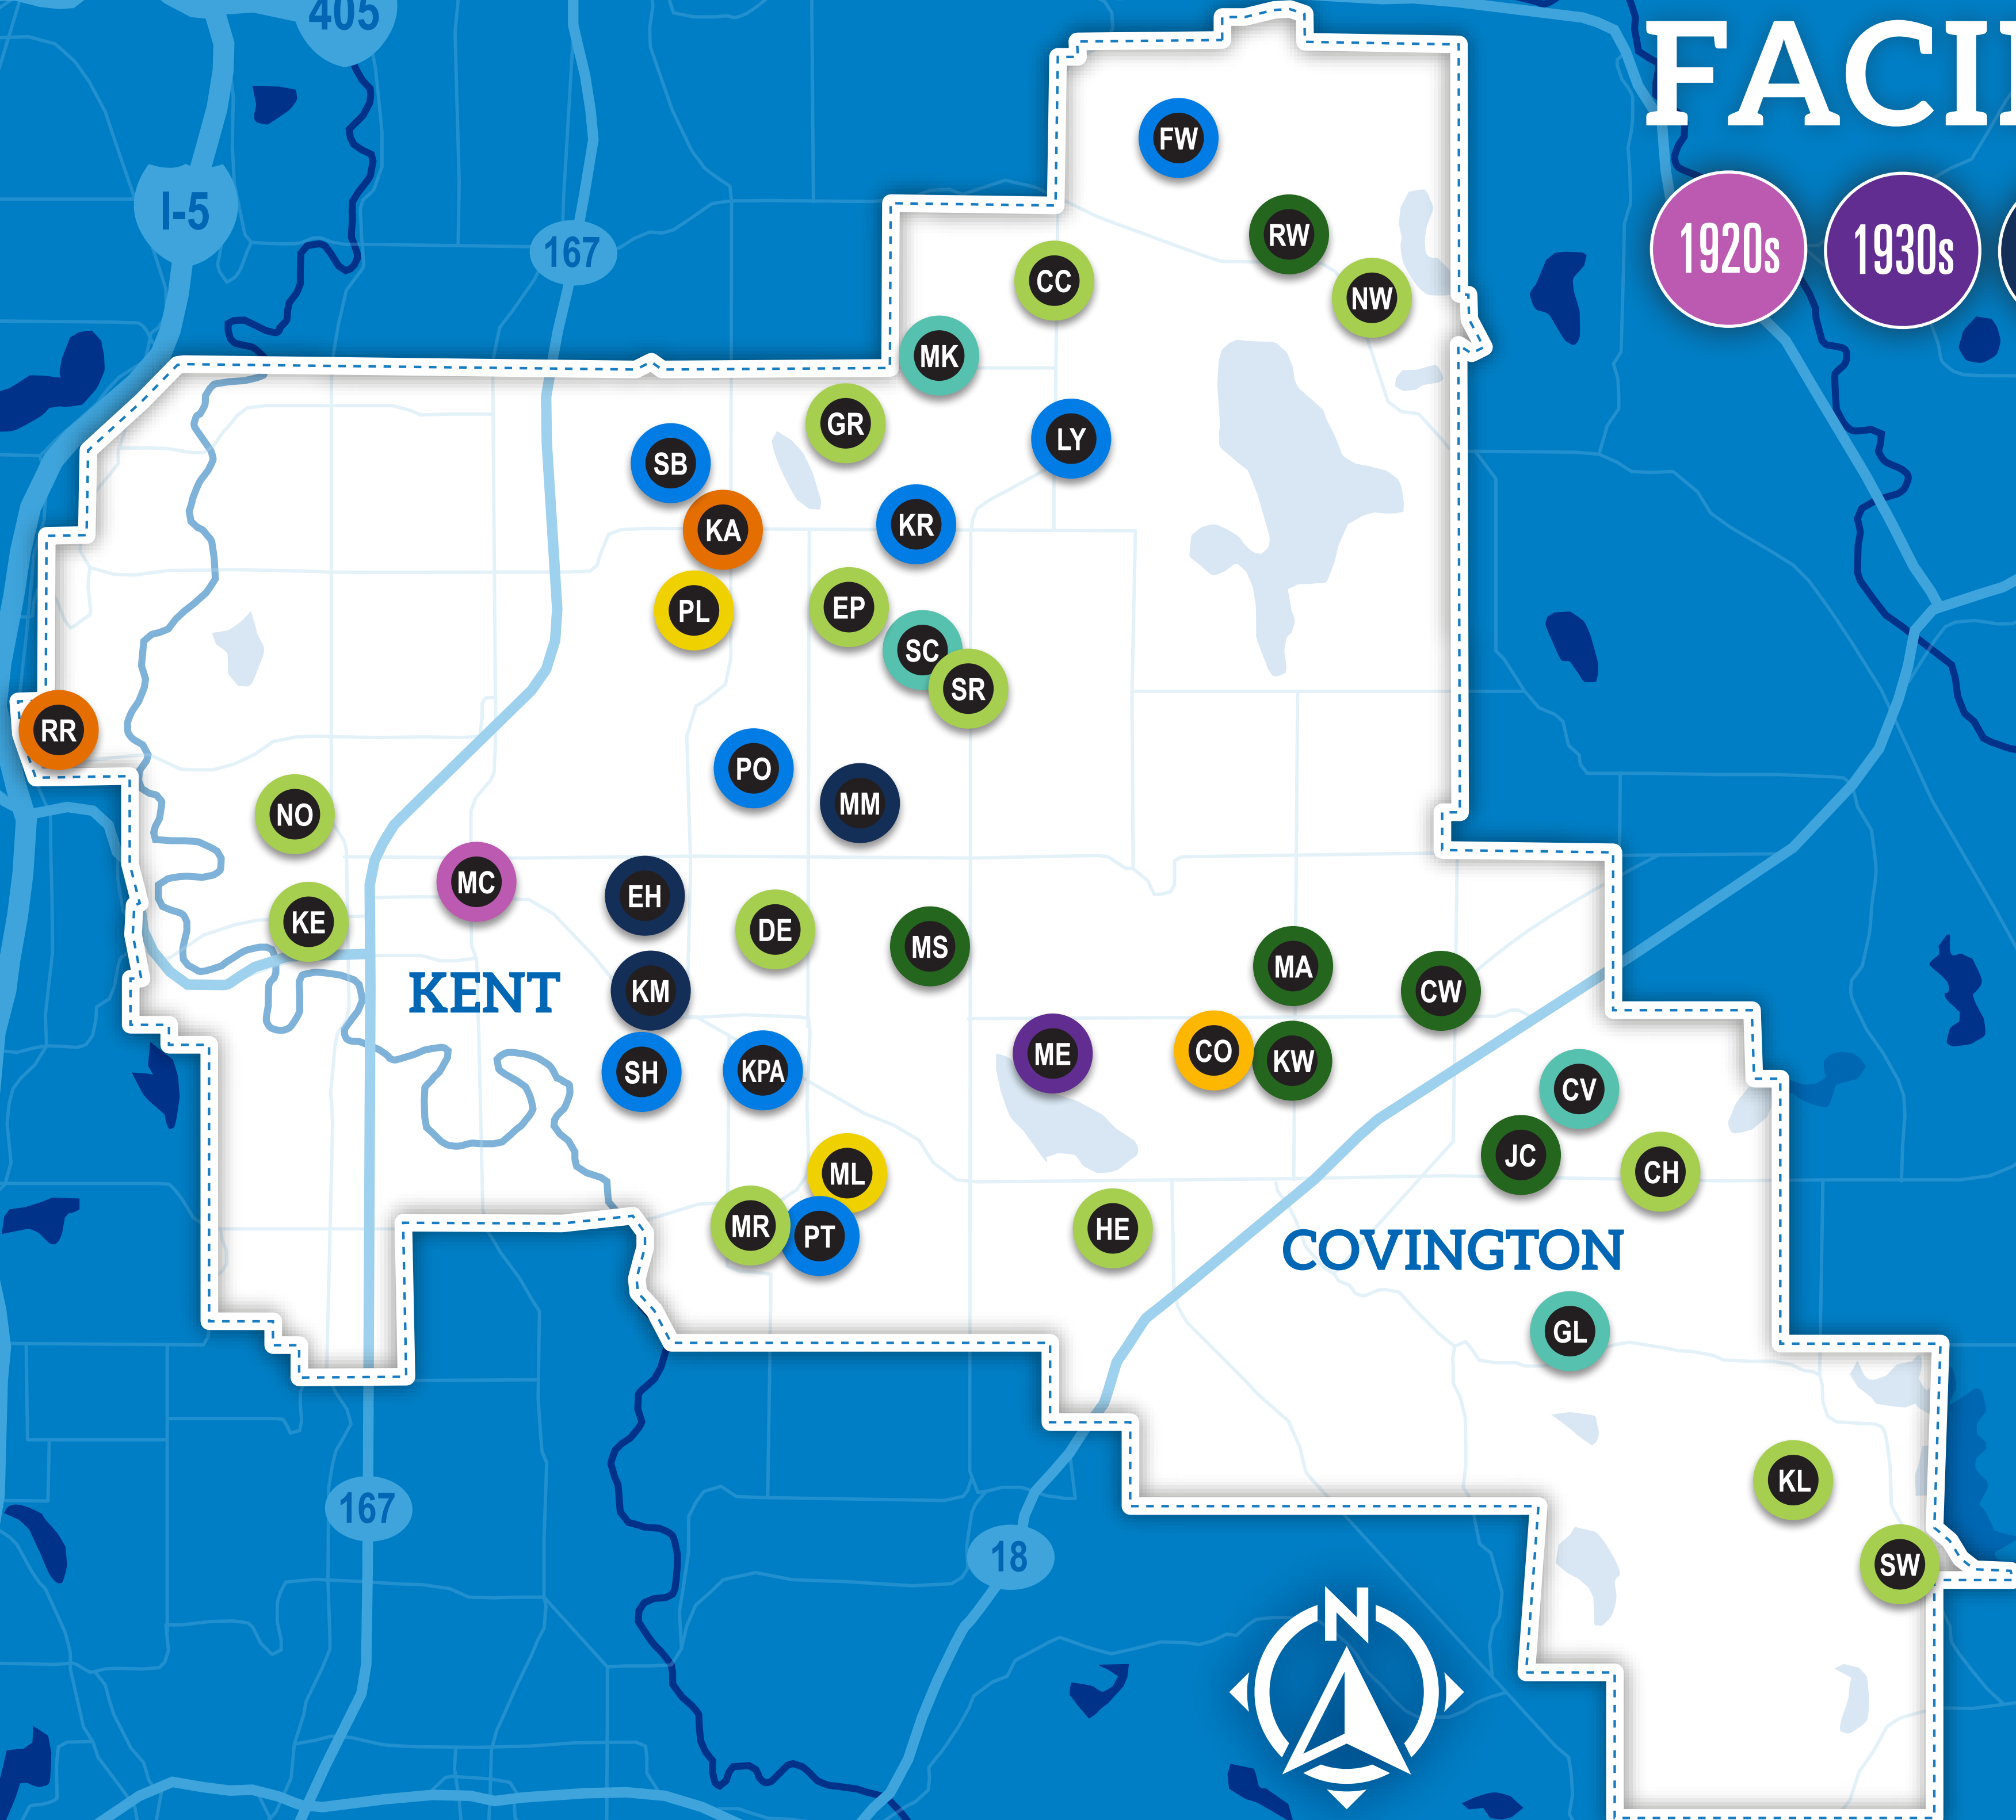

FACILITIES BY DECADE

SCHOOLS / FACILITIES	YEAR OPENED	
MC	Mill Creek MS	1928
ME	Meridian ES	1939
KM	Kent-Meridian HS	1951
EH	East Hill ES	1953
MM	Meridian MS	1958
SH	Scenic Hill ES	1960
PO	Park Orchard ES	1963
LY	Lake Youngs ES	1965
KPA	Kent Phoenix Academy (old Sequoia)	1966
PT	Pine Tree ES	1967
KR	Kentridge HS	1968
FW	Fairwood ES	1969
SB	Springbook ES	1969
CV	Cedar Valley ES	1970
GL	Grass Lake ES	1970
SC	Soos Creek ES	1970
MK	Meeker MS	1970
CW	Crestwood ES	1980
MA	Mattson MS	1981
KW	Kentwood HS	1981

SCHOOLS / FACILITIES	YEAR OPENED	
JC	Jenkins Creek ES	1987
MS	Martin Sortun ES	1987
RW	Ridgewood ES	1987
CC	Carriage Crest ES	1990
HE	Horizon ES	1990
NO	Neely-O'Brien ES	1990
DE	George T. Daniel ES	1992
SR	Sunrise ES	1992
CH	Cedar Heights MS	1993
MR	Meadow Ridge ES	1994
SW	Sawyer Woods ES	1994
GR	Glenridge ES	1996
NW	Northwood MS	1996
KL	Kentlake HS	1997
EP	Emerald Park ES	1999
KE	Kent ES	1999
ML	Millennium ES	2000
PL	Panther Lake ES	2009
CO	Covington ES	2018
RR	River Ridge ES	2021
KA	Kent Laboratory Academy	2021

KENT SCHOOL DISTRICT
EQUITY | EXCELLENCE | COMMUNITY